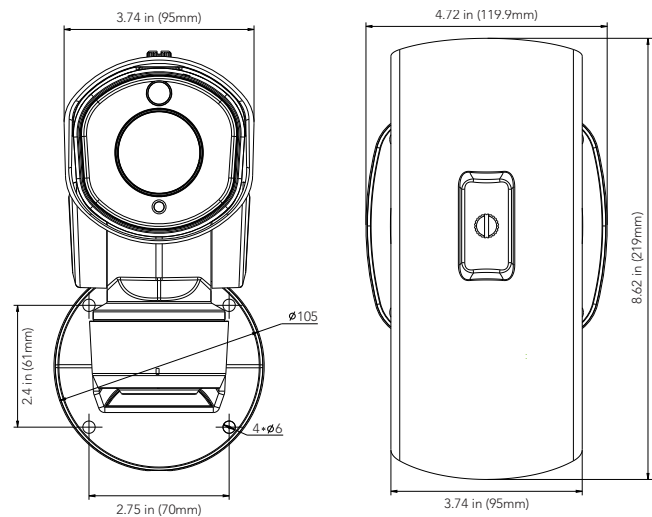

DIMENSIONS

Unit : inch(mm)

OPTIONAL ACCESSORIES

AVM-LDMT-W-A1

AVM-P-PMT-A1

AVM-P-CMT-A1

SPECIFICATIONS

CAMERA	
Image Sensor	1/2.8" Progressive Scan CMOS
Min. Illumination	Color: 0.002Lux@F1.2 B/W: 0Lux with IR on
WDR	140 dB Super WDR
Shutter Speed	1/100,000s ~ 1s
IR Distance	Up to 460ft (140m)
Digital Zoom	16x
Day & Night	True WDR - ICR Filter Auto Switch
Focal Length	5.3 ~ 64mm, 12x Optical Zoom
Zoom Speed	3.1 sec
Field of View	H57° ~ H4° / D69° ~ D5° / V44° ~ V1°
Min. Working Space	1000 ~ 1500mm (Wide-Tele)
Aperture	F1.6 ~ F2.8
PTZ	
Pan Range	360° Endless
Pan Speed	Manual Pan Speed: 0.2° ~ 60°/s, Preset Pan Speed 100°/s
Tilt Range	-45° ~ 30°
Tilt Speed	Manual Tilt Speed: 0.2° ~ 30°/s, Preset Tilt Speed 60°/s
Proportional Zoom	Supported
Number of Presets	255
Preset Freezing	Supported
Patrol	8 Patrols, up to 48 presets each patrol
Pattern	4 Patterns
Power Off Memory	Supported
PTZ Position Display	On / Off
3D Positioning	Supported
VIDEO STREAM	
Max. Image Resolution	1920 x 1080
Primary Stream	(1920 x 1080): 30fps (1280 x 960, 1280 x 720, 704 x 576): 30fps
Secondary Stream	(704 x 576, 640 x 480, 640 x 360, 352 x 288, 320x240, 320 x 192, 320 x 176): 30fps
Tertiary Stream	(1920 x 1080, 1280 x 720, 704 x 576, 640 x 480, 640 x 360, 320 x 240, 320 x 192, 320 x 176): 30fps
Video Compression	H.265+ / H.265 (HEVC) / H.264+ / H.264 / MJPEG
Video Bit Rate	16Kbps ~ 16Mbps (CBR / VBR Adjustable)
Image Settings	Brightness / Contrast / Saturation / Sharpness
NETWORK	
Ethernet	1 x RJ45 10M / 100M Ethernet Port
Network Storage	NAS (Supports NFS, SMB / CIFS)
Protocol	IPv4 / IPv6, TCP, UDP, RTP, RTSP, RTCP, HTTP, HTTPS, DNS, DDNS, DHCP, FTP, NTP, SMTP, SNMP, UPnP, SIP, PPPoE, VLAN, 802.1x, QoS, IGMP, ICMP, SSL
AUDIO	
Audio Compression	G.71 / AAC
Audio I/O	N/A
SYSTEM	
Alarm I/O	1/1
Local Storage	Micro SD/SDHC/SDXC Slot (up to 256GB) with video and still image capture function
Advanced Function	Auto Tracking, Privacy Masking, Backlight Compensation, HLC, 2D DNR, 3D DNR, ROI, Anti-Fog, White Balance, EIS, IP Address
SIP/VoIP Support	Yes, Voice & Video-over-IP
Event Trigger	Motion Detection, Network Disconnection, External Input, Audio Alarm, etc. (Non-PoE Version) FTP Upload, SMTP Upload, SD Card Record, External Output, SIP
Event Action	Phone, White LED, PTZ Motion, HTTP Notification, etc.
Video Analytics	Intrusion, Line Crossing, Loitering, Tampering and Human Detection, Object Removal, Abandoned Object and People Counting
GENERAL	
System Compatibility	ONVIF Profile S & G
Working Temperature	-40° ~ 60°C (-40° ~ 140°F)
Working Humidity	0~90% (Non-Condensing)
Power Supply	DC 12V / 2A±10% / PoE (802.3at)
Power Consumption	10.5w Max / 20w Max (With IR on)
Ingress Protection	IP66 Rated
Weight	4.4lbs (Wall Mount) / 3.9lbs (Pedestal Mount)
Dimensions	Wall Mount: 6.29" x 10.76" x 8.26" (160mm x 273.5mm x 210mm) Pedestal Mount: 8.58" x 4.72" x 6.77" (218MM x 120mm x 172mm)