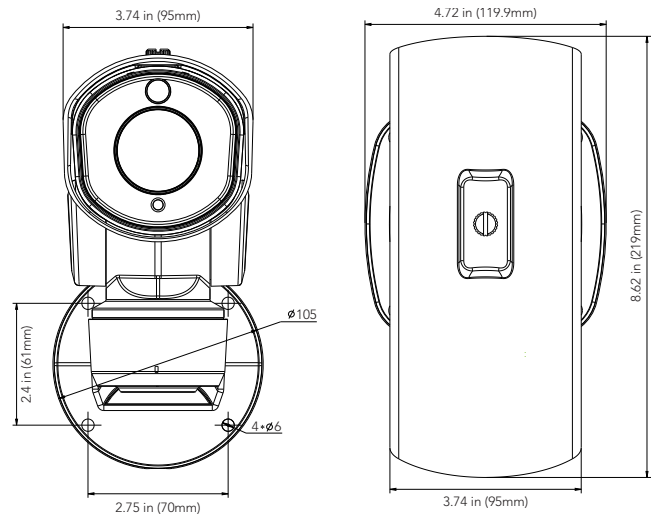

DIMENSIONS

Unit : inch(mm)

OPTIONAL ACCESSORIES

AVM-LDMT-W-A1

AVM-P-PMT-A1

AVM-P-CMT-A1

SPECIFICATIONS

CAMERA	
Image Sensor	1/2.8" Progressive Scan CMOS
Min. Illumination	Color: 0.005Lux@F1.2 B/W: 0Lux with IR on
WDR	120 dB Super WDR
Shutter Speed	1/100,000s ~ 1s
IR Distance	Up to 460ft (140m)
Digital Zoom	16x
Day & Night	True WDR - ICR Filter Auto Switch
Focal Length	5.3 ~ 64mm, 12x Optical Zoom
Zoom Speed	3.1 sec
Field of View	H57° ~ H4° / D69° ~ D5° / V44° ~ V1°
Min. Working Space	1000 ~ 1500mm (Wide-Tele)
Aperture	F1.6 ~ F2.8
PTZ	
Pan Range	360° Endless
Pan Speed	Manual Pan Speed: 0.2° ~ 60°/s, Preset Pan Speed 100°/s
Tilt Range	-45° ~ 30°
Tilt Speed	Manual Tilt Speed: 0.2° ~ 30°/s, Preset Tilt Speed 60°/s
Proportional Zoom	Supported
Number of Presets	255
Preset Freezing	Supported
Patrol	8 Patrols, up to 48 presets each patrol
Pattern	4 Patterns
Power Off Memory	Supported
PTZ Position Display	On / Off
3D Positioning	Supported
VIDEO STREAM	
Max. Image Resolution	2592 x 1944
Primary Stream	(2592 x 1944): 20fps (1920 x 1080, 1280 x 960, 1280 x 720, 704 x 576): 30fps
Secondary Stream	(704 x 576, 640 x 480, 640 x 360, 352 x 288, 320x240, 320 x 192, 320 x 176): 30fps
Tertiary Stream	(1920 x 1080, 1280 x 720, 704 x 576, 640 x 480, 640 x 360, 320 x 240, 320 x 192, 320 x 176): 30fps
Video Compression	H.265+ / H.265 (HEVC) / H.264+ / H.264 / MJPEG
Video Bit Rate	16Kbps ~ 16Mbps (CBR / VBR Adjustable)
Image Settings	Brightness / Contrast / Saturation / Sharpness
NETWORK	
Ethernet	1 x RJ45 10M / 100M Ethernet Port
Network Storage	NAS (Supports NFS, SMB / CIFS)
Protocol	IPv4 / IPv6, TCP, UDP, RTP, RTSP, RTCP, HTTP, HTTPS, DNS, DDNS, DHCP, FTP, NTP, SMTP, SNMP, UPnP, SIP, PPPoE, VLAN, 802.1x, QoS, IGMP, ICMP, SSL
AUDIO	
Audio Compression	G.71 / AAC
Audio I/O	N/A
SYSTEM	
Alarm I/O	1/1
Local Storage	Micro SD/SDHC/SDXC Slot (up to 256GB) with video and still image capture function
Advanced Function	Auto Tracking, Privacy Masking, Backlight Compensation, HLC, 2D DNR, 3D DNR, ROI, Anti-Fog, White Balance, EIS, IP Address
SIP/VoIP Support	Yes, Voice & Video-over-IP
Event Trigger	Motion Detection, Network Disconnection, External Input, Audio Alarm, etc. (Non-PoE Version) FTP Upload, SMTP Upload, SD Card Record, External Output, SIP
Event Action	Phone, White LED, PTZ Motion, HTTP Notification, etc.
Video Analytics	Intrusion, Line Crossing, Loitering, Tampering and Human Detection, Object Removal, Abandoned Object and People Counting
GENERAL	
System Compatibility	ONVIF Profile S & G
Working Temperature	-40° ~ 60°C (-40° ~ 140°F)
Working Humidity	0~90% (Non-Condensing)
Power Supply	DC 12V / 2A±10% / PoE (802.3at)
Power Consumption	10.5w Max / 20w Max (With IR on)
Ingress Protection	IP66 Rated
Weight	4.4lbs (Wall Mount) / 3.9lbs (Pedestal Mount)
Dimensions	Wall Mount: 6.29" x 10.76" x 8.26" (160mm x 273.5mm x 210mm) Pedestal Mount: 8.58" x 4.72" x 6.77" (218MM x 120mm x 172mm)