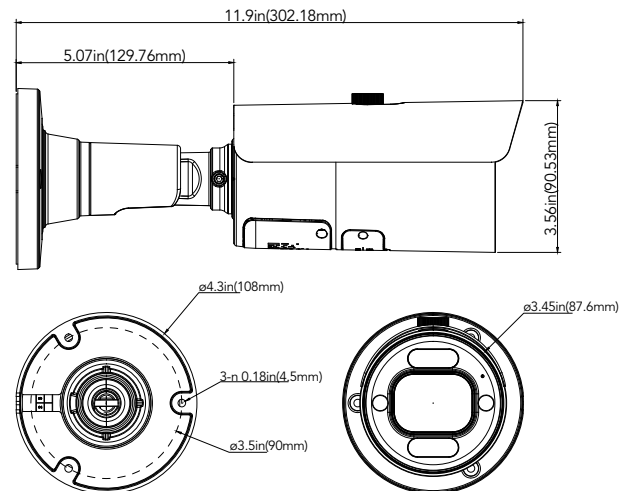

DIMENSIONS

Unit : inch(mm)

OPTIONAL ACCESSORIES