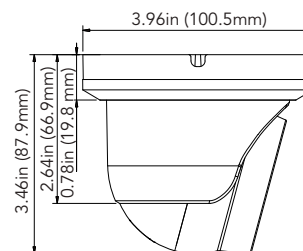

DIMENSIONS

Unit : inch(mm)

OPTIONAL ACCESSORIES