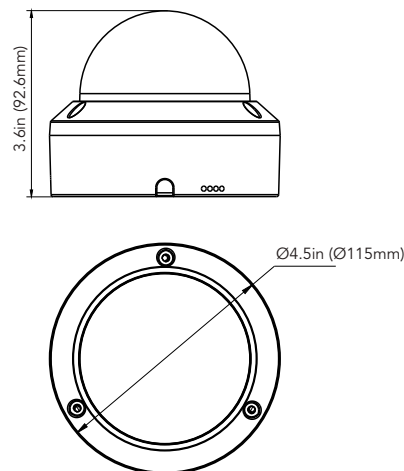

DIMENSIONS

Unit : inch(mm)

OPTIONAL ACCESSORIES