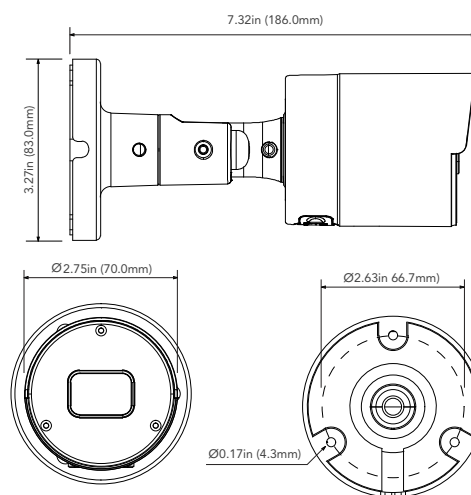

DIMENSIONS

Unit : inch(mm)

OPTIONAL ACCESSORIES