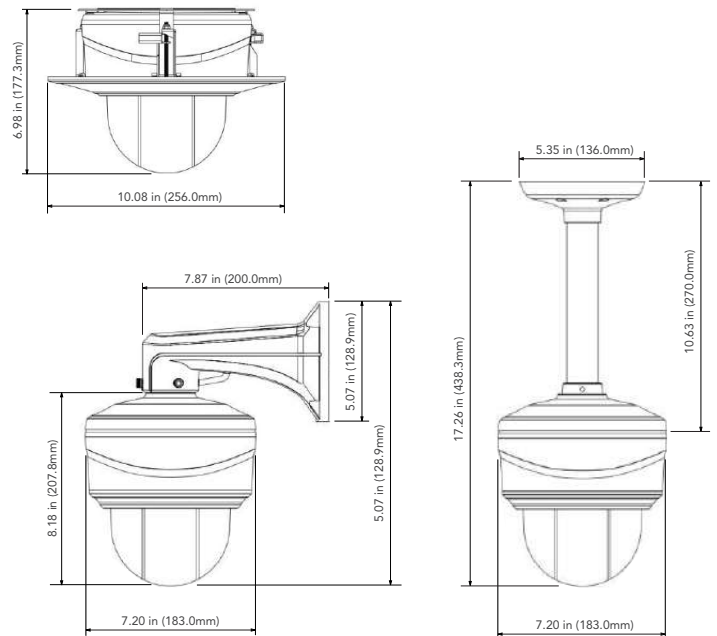

AVC-NPTZ51X12L

NDA
COMPLIANT

5MP MINI PTZ DOME NETWORK CAMERA

OVERVIEW

- 5MP / 1080P (2560 × 1920) @ 60fps
- Max. resolution: 2560 x 1920
- Supports Smart H.265/H.264 encoding
- True Day & Night ICR with Infinite-Star™ Technology
- Up to 400ft. IR Illumination
- 12X Optical Zoom
- Up to 0.002Lux Sensitivity with Infinite-star™ Technology
- IR Anti-reflection Design
- 3D DNR, True WDR, HLC, BLC and ROI encoding
- 360° Endless Pan
- 1 channel Audio input; 1 channel Audio output
- 1 channel Alarm input; 1 channel Alarm output
- Built-in micro SD card slot with video and still image capture function (up to 256GB)
- DC12V / PoE (802.3at, 12W max.)
- Optional Recessed Installation Design
- IP66 & IK10 Ingress Protection
- Supports PTZ Auto Tracking
- Supports remote access with Windows, macOS, iOS and Android
- Operating Temperature: -40°F - 140°F, less than 90% RH

DIMENSIONS

Unit : inch(mm)

OPTIONAL ACCESSORIES

AVM-P-DDMTS-A1

AVM-P-PWMTS-A1

AVM-P-PRMTS-A1

AVM-P-PCMTS-A1

SPECIFICATIONS