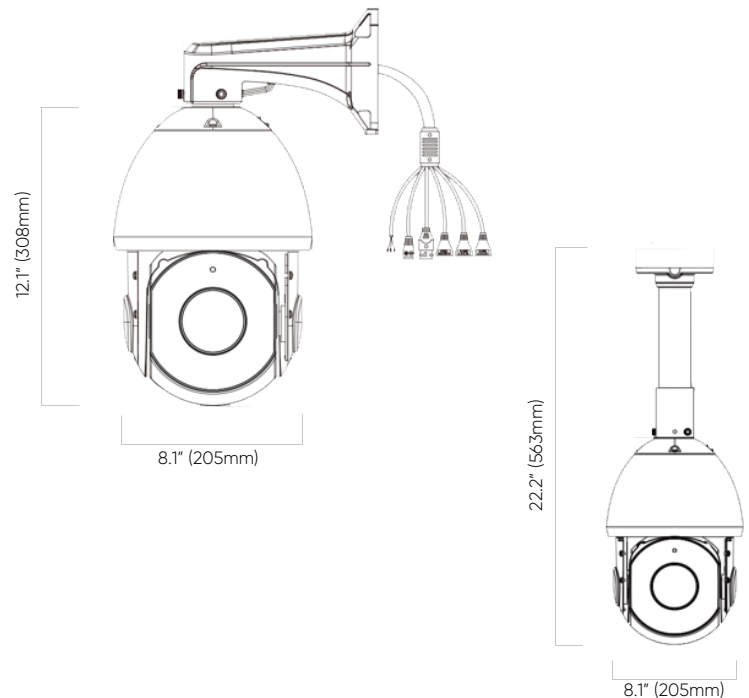

AVC-NPTZ51X30L

NDA
COMPLIANT

5MP FULL-SIZE PTZ DOME NETWORK CAMERA

OVERVIEW

- 5MP (2592 × 1944) @ 30fps / 1080P @ 60fps
- Max. resolution: 2592 x 1944
- Supports Smart H.265/H.264 encoding
- True Day & Night ICR with InfiniteStar™ Technology
- Up to 0.005Lux Sensitivity with InfiniteStar™ Technology
- Up to 656ft. IR Illumination
- IR Anti-reflection Design
- 30X Optical Zoom
- 3D DNR, True WDR, HLC, BLC and ROI encoding
- 360° Endless Pan
- Supports PTZ Auto Tracking
- 1 channel Audio input; 1 channel Audio output
- 4 channel Alarm input; 2 channel Alarm output
- Built-in micro SD card slot with video and still image capture function (up to 256GB)
- AC 24V (3A) / PoE+ (802.3at, 25.5W Max)
- IP66 Ingress Protection
- Supports remote access with Windows, macOS, iOS and Android
- Operating Temperature: -40°F - 140°F, less than 90% RH

DIMENSIONS

Unit : inch(mm)

OPTIONAL ACCESSORIES

AVM-P-DDMTS-A1

AVM-P-PMT-A1

AVM-P-CMT-A1

AVM-P-PWMTL-A1

(Included)