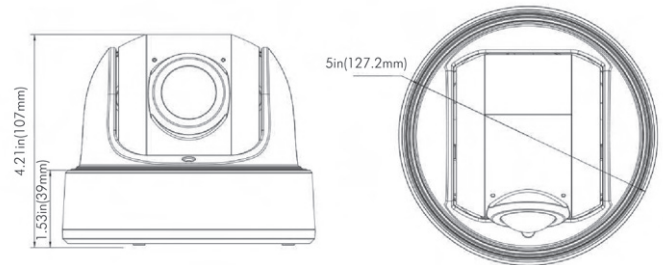

DIMENSIONS

Unit : inch(mm)

OPTIONAL ACCESSORIES

AVM-P-PMT-A1
POLE
MOUNT BRACKET

AVM-P-CMT-A1
CORNER
MOUNT BRACKET

AVM-DWMT-V180
WALL
MOUNT BRACKET

SPECIFICATIONS

CAMERA	
Image Sensor	1/2.8" Progressive Scan CMOS
Resolution	5MP
Image Size	2592 x 1944
Min. Illumination	Color: 0.005lux @F1.2 or 0.008lux @F2.0 BW: 0lux w IR ON
Shutter Speed	1/100,000s ~ 1s
Slow Shutter	Supported
IR Distance	Up to 49ft. (15m)
Lens	Fixed 1.68mm@F2.0
Field of View	H180°/V95°
WDR	120dB
VIDEO STREAM	
Max. Image Resolution	2592 x 1944
Supported Resolutions	2592 x 1944, 2560 x 1440, 1920 x 1080, 1280 x 720, 704 x 576, 640 x 480, 640 x 360, 320 x 240, 320 x 192, 320 x 180
Main Stream	2592 x 1944, 2560 x 1440, 1920 x 1080, 1280 x 720
Sub Stream	640 x 480, 640 x 360, 320 x 240
Third Stream	1920 x 1080, 1280 x 720, 704 x 576, 640 x 480, 640 x 360, 320 x 240, 320 x 192, 320 x 180
Video Compression	H.265+/H.265(HEVC)/H.264+/H.264/MJPEG
Video Bit Rate	16 Kbps ~ 16 Mbps (CBR / VBR Adjustable)
NETWORK	
Ethernet	1 x RJ45 10M / 100M Ethernet Port
Network Storage	Micro SD/SDHC/SDXC Slot (up to 256GB) with video and still image capture function
Protocol	IPv4/IPv6, ARP, TCP, UDP, RTCP, RTP, RTSP, RTMP, HTTP, HTTPS, DNS, DDNS, DHCP, FTP, NTP, SMTP, SNMP, UPnP, Bonjour, SIP, PPPoE, VLAN, 802.1x, QoS, IGMP, ICMP, SSL
IMAGE	
Day & Night	ICR Filter Auto Switch
True WDR	120dB Super WDR
Digital NR	Yes (3D DNR)
Backlight Compensation (BLC)	Yes
HLC	Yes
ROI	Yes
Privacy Mask	Supported
Sharpness	Yes
Image Setting	Brightness/Contrast/Saturation/Sharpness
SYSTEM	
Smart Events	Region Entrance, Region Exiting, Advanced Motion Detection, Tamper Detection, Line Crossing, Loitering, Human Detection, People Counting, Object Left, Object Removed
Alarm Link Events	Motion Detection, Sensor Alarm, SD Card Full, SD Card Error, IP Address Conflict, Network Disconnection
GENERAL	
Housing	Vandal-proof IK10-rated Metal Housing
Power Supply	DC 12V±10% / PoE (802.3af)
Power Consumption	≤6W, 8.5W MAX (With IR on)
Ingress Protection	IP67
Weight	1.88 lbs (853g)
Working Temperature	-40°F~140°F (-40°C~60°C)
Dimensions	4.2in x 5in (107mm x 127.2 mm)