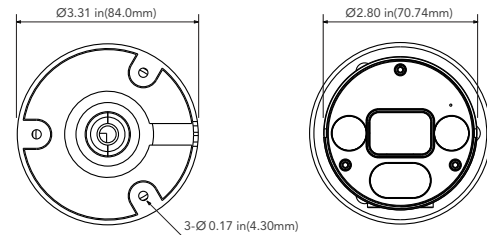

AVC-TCB81F28

NDA
COMPLIANT

8MP INFINITECOLOR FIXED BULLET CAMERA

OVERVIEW

- 8MP (3840 x 2160) @ 15fps
- Max. Resolution: 3840 x 2160
- True Day & Night ICR
- Up to 98 ft. IR Illumination
- Fixed 2.8mm Lens
- 2D DNR, HLC, BLC
- AoC (Audio over Coaxial) up to 22.9ft
- Supports Remote Access with Windows, macOS, iOS and Android
- Operating Temperature: -22°F - 122°F
- DC12V
- NDA Compliant

DIMENSIONS

Unit : inch(mm)

OPTIONAL ACCESSORIES

AVM-JB-BE-S1(-G)
JUNCTION BOX

AVM-CWM-EV-S2
WALL MOUNT

AVM-HWM-E-S1
WALL MOUNT WITH
JUNCTION BOX

AVM-HCM-E-S1
CEILING MOUNT WITH
JUNCTION BOX

AVM-CRM-A1
CORNER MOUNT

AVM-POM-A1
POLE MOUNT

SPECIFICATIONS

CAMERA	
Image Sensor	1/2.7" Progressive Scan CMOS
Resolution	8MP
Image Size	3840 x 2160
Video Output	1-channel BNC Video Output
Image System	PAL / NTSC
Electronic Shutter Speed	Auto
IR Distance	Up to 98ft.
Video Formats	HD-TVI / AHD / CVI / CVBS(Analog)
Frame Rate	HD-TVI / AHD / CVI : 15 FPS CVBS Analog: 960H
Min. Illumination	0.05lux@F1.2(AGC ON),0Lux with IR ON
Lens	fixed 2.8mm Lens
Angular Field of View	H:109.7° / V:57.6° / D:131.0°
Lens Mount	φ14mm
S/N Ratio	36dB
Function Control	OSD, Control over Coax (UTC)
IMAGE	
Day & Night	Color / Ext / BW (Black and White)
Digital WDR	N/A
Digital Noise Reduction	Yes (2D DNR)
Auto Gain Control (AGC)	Yes
Auto White Balance (AWB)	Yes
Backlight Compensation (BLC)	No
Edge Brightness Compensation	Yes
Defog	Yes
HLC	Yes
Sharpness	Yes
Mirror Image	Yes
Smart IR (Anti-SAT)	Yes
Image Setting	Yes
Defect Correction	Auto / Manual
GENERAL	
Audio	Audio over coaxial
Audio Range	22.9ft(7m)
Angle Adjustment	Any Angle
Input Voltage	DC 12V (±10%)
Power Consumption	IR OFF ≤0.8W, IR ON ≤4W
Ingress Protection	IP67
Working Temperature	-22°~131° F (-30°~55° Celcius)
Dimensions	3.30" x 7.39" (84.0mm x 187.95mm)