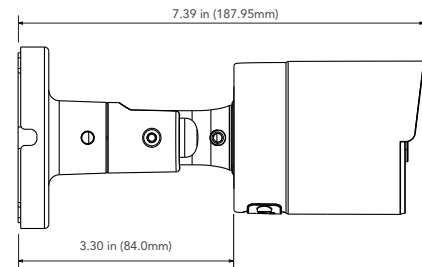

AVC-TCB81F28

NDA
COMPLIANT

8MP INFINITECOLOR FIXED BULLET CAMERA

OVERVIEW

- 8MP (3840 x 2160) @ 15fps
- Max. Resolution: 3840 x 2160
- True Day & Night ICR
- Up to 98 ft. IR Illumination
- Fixed 2.8mm Lens
- 2D DNR, HLC, BLC
- AoC (Audio over Coaxial) up to 22.9ft
- Supports Remote Access with Windows, macOS, iOS and Android
- Operating Temperature: -22°F - 122°F
- DC12V
- NDA Compliant

DIMENSIONS

Unit : inch(mm)

OPTIONAL ACCESSORIES

AVM-JB-BE-S1(-G)
JUNCTION BOX

AVM-CWM-EV-S2
WALL MOUNT

AVM-HWM-E-S1
WALL MOUNT WITH
JUNCTION BOX

AVM-HCM-E-S1
CEILING MOUNT WITH
JUNCTION BOX

AVM-CRM-A1
CORNER MOUNT

AVM-POM-A1
POLE MOUNT

SPECIFICATIONS

CAMERA	
Image Sensor	1/2.7" Progressive Scan CMOS
Resolution	8MP
Image Size	3840 x 2160
Video Output	1-channel BNC Video Output
Image System	PAL / NTSC
Electronic Shutter Speed	Auto
IR Distance	Up to 98ft.
Video Formats	HD-TVI / AHD / CVI / CVBS(Analog)
Frame Rate	HD-TVI / AHD / CVI : 15 FPS CVBS Analog: 960H
Min. Illumination	0.05lux@F1.2(AGC ON),0Lux with IR ON
Lens	fixed 2.8mm Lens
Angular Field of View	H:109.7° / V:57.6° / D:131.0°
Lens Mount	φ14mm
S/N Ratio	36dB
Function Control	OSD, Control over Coax (UTC)
IMAGE	
Day & Night	Color / Ext / BW (Black and White)
Digital WDR	N/A
Digital Noise Reduction	Yes (2D DNR)
Auto Gain Control (AGC)	Yes
Auto White Balance (AWB)	Yes
Backlight Compensation (BLC)	No
Edge Brightness Compensation	Yes
Defog	Yes
HLC	Yes
Sharpness	Yes
Mirror Image	Yes
Smart IR (Anti-SAT)	Yes
Image Setting	Yes
Defect Correction	Auto / Manual
GENERAL	
Audio	Audio over coaxial
Audio Range	22.9ft(7m)
Angle Adjustment	Any Angle
Input Voltage	DC 12V (±10%)
Power Consumption	IR OFF ≤0.8W, IR ON ≤4W
Ingress Protection	IP67
Working Temperature	-22°~131° F (-30°~55° Celcius)
Dimensions	3.30" x 7.39" (84.0mm x 187.95mm)