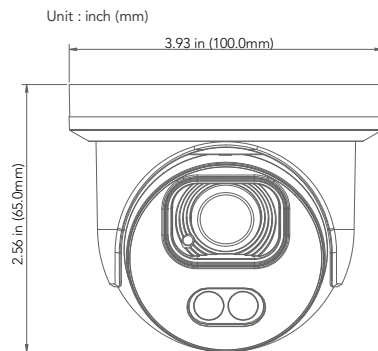

### OVERVIEW

- 2MP ( 1920 x 1080 ) @ 30fps
- Max. Resolution: 1920 x 1080
- True Day & Night ICR
- Up to 98 ft. IR Illumination
- Fixed 2.8mm Lens
- 2D DNR, HLC, BLC
- AoC(Audio over Coaxial) up to 22.9ft
- Supports Remote Access with Windows, macOS, iOS and Android
- Operating Temperature: -22°F - 122°F
- DC12V
- NDA Compliant

### DIMENSIONS

Unit : inch(mm)

## SPECIFICATIONS

CAMERA	
Image Sensor	1/2.7" Progressive Scan CMOS
Resolution	2MP
Image Size	1920 X 1080
Video Output	1-channel BNC Video Output
Image System	PAL / NTSC
Electronic Shutter Speed	Auto
IR Distance	Up to 98ft.
Video Formats	HD-TVI / AHD / CVI / CVBS(Analog)
Frame Rate	HD-TVI / AHD / CVI: 30FPS CVBS Analog: 960H
Min. Illumination	0.05lux@F1.2(AGC ON),0Lux with IR ON
Lens	fixed 2.8mm Lens
Angular Field of View	H:109.7° / V:57.6° / D:131.0°
Lens Mount	φ14mm
S/N Ratio	36dB
Function Control	OSD,Control over Coax (UTC)
IMAGE	
Day & Night	Color / Ext / BW ( Black and White)
Digital WDR	N/A
Digital Noise Reduction	Yes (2D DNR)
Auto Gain Control ( AGC)	Yes
Auto White Balance (AWB)	Yes
Backlight Compensation (BLC)	No
Edge Brightness Compensation	Yes
Defog	Yes
HLC	Yes
Sharpness	Yes
Mirror Image	Yes
Smart IR (Anti-SAT)	Yes
Image Setting	Yes
Defect Correction	Auto / Manual
GENERAL	
Audio	Audio over coaxial
Audio Range	22.9ft(7m)
Angle Adjustment	Any Angle
Input Voltage	DC 12V (±10%)
Power Consumption	IR OFF ≤0.8W, IR ON ≤4W
Ingress Protection	IP67
Working Temperature	-22°~131° F (-30°~55° Celcius)
Dimensions	3.93" x 2.56" (100.0mm x 65.0mm)