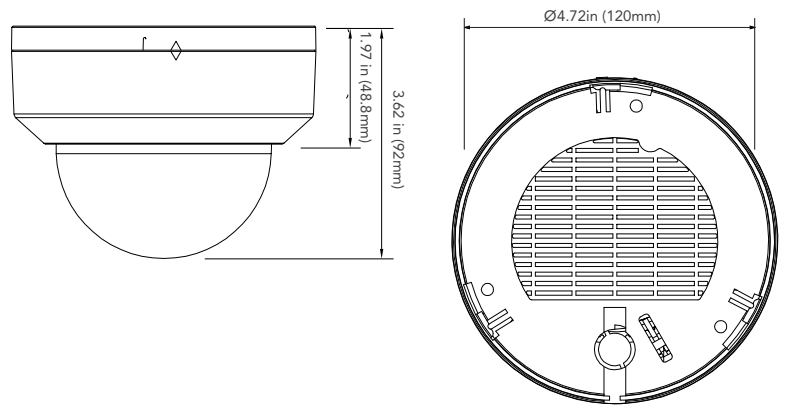

### OVERVIEW

- 2MP HD-TVI (default), CVI, AHD, ANALOG (960H)
- Maximum Resolution: 1920 x 1080
- Fixed 2.8mm Lens
- Smart IR Illumination Up to 66ft.
- True Day/Night
- Digital WDR
- Digital NR
- AGC
- BLC
- DIP Switch
- DC12V
- 30 FPS
- NDA A Compliant

### DIMENSIONS

Unit : inch(mm)

## SPECIFICATIONS

CAMERA	
Image Sensor	1/2.7" Progressive Scan CMOS
Resolution	2MP
Image Size	1920 x 1080
Video Output	1-channel BNC Video Output
Image System	PAL / NTSC
Electronic Shutter	1/15s to 1/50,000s
IR Distance	Up to 66ft.
Video Formats	HD-TVI / AHD / CVI / CVBS (Analog)
Frame Rate	HD-TVI / AHD / CVI / CVBS (Analog): 30 FPS
Min. Illumination	0.01luxF1.2(AGC ON), 0Lux with IR ON
Lens	Fixed 2.8mm
Lens Mount	M12
Horizontal Field of View	105.41°
S/N Ratio	39dB
Function Control	OSD, Control over Coax (UTC)
IMAGE	
Day & Night	EXT / Auto / Color / BW ( Black and White)
Digital WDR	Yes
Digital NR	Yes (3D DNR)
Auto Gain Control (AGC)	Yes
Auto White Balance (AWB)	Yes
Backlight Compensation (BLC)	Yes
Edge Brightness Compensation	Yes
Defog	No
HLC	No
Sharpness	Yes
Mirror Image	Yes
Smart IR (Anti-SAT)	Yes
Image Setting	Yes
Defect Correction	Auto / Manual
GENERAL	
Angle Adjustment	Any Angle
Input Voltage	DC 12V (±10%)
Power Consumption	Maximum 3W
Working Environment	-22°~131° F (-30°~55° Celcius)
Dimensions	Ø4.72" x 3.62" (Ø120mm x 92mm)