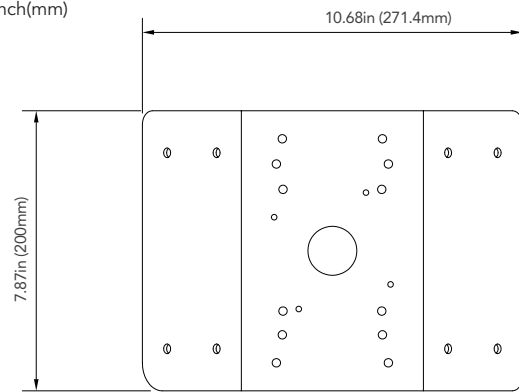

# AVM-CRM-A1

AVM-CRM-A1 UNIVERSAL CORNER MOUNT BRACKET

## OVERVIEW

- SPCC with surface spray treatment
- Corner mounting bracket for cameras
- Built for use with all cameras

## DIMENSIONS

Unit : inch(mm)

## SPECIFICATIONS

GENERAL	
Material	SPCC
Color	White
Working Temperature	-40°C~60°C (-40°F~140°F)
Working Humidity	10~90% (Non-Condensing)
Dimensions	10.68in x 7.87in x 6.80in (271.4mm x 200mm x 172.8mm)