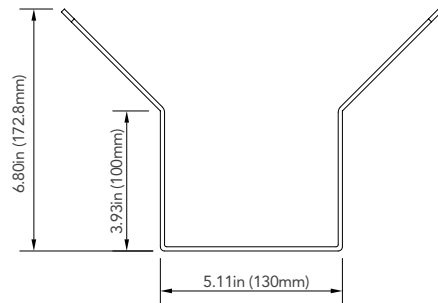

# AVM-CRM-A1

AVM-CRM-A1 UNIVERSAL CORNER MOUNT BRACKET

## DIMENSIONS

Unit : inch(mm)

## SPECIFICATIONS

GENERAL	
Material	SPCC
Color	White
Working Temperature	-40°C~60°C (-40°F~140°F)
Working Humidity	10~90% (Non-Condensing)
Dimensions	10.68in x 7.87in x 6.80in (271.4mm x 200mm x 172.8mm)