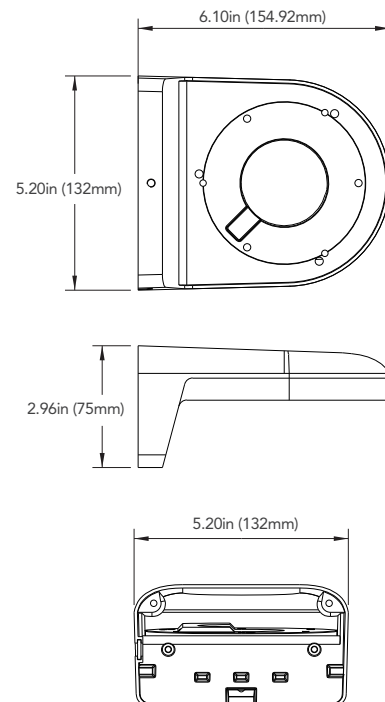

AVM-CWM-EDV-L1

COMPACT WALL MOUNT FOR VF/MOTORIZED LENS
LARGE EYEBALL & LARGE VANDAL & INDOOR DOMES

OVERVIEW

- Aluminum alloy material with surface spray treatment
- Camera cables can be collected to the mount.
- Dust-proof design

DIMENSIONS

Unit : inch(mm)

SPECIFICATIONS

GENERAL	
Material	Aluminum alloy
Color	white
Working Temperature	-40°C~60°C (-40°F~140°F)
Working Humidity	10~90% (Non-Condensing)
Packing Size	450 x 310 x 365mm
Weight	600
Ingress Protection	IP54
Dimensions	6.10in x 5.20in x 2.96in (154.92mm x 132mm x 75mm)