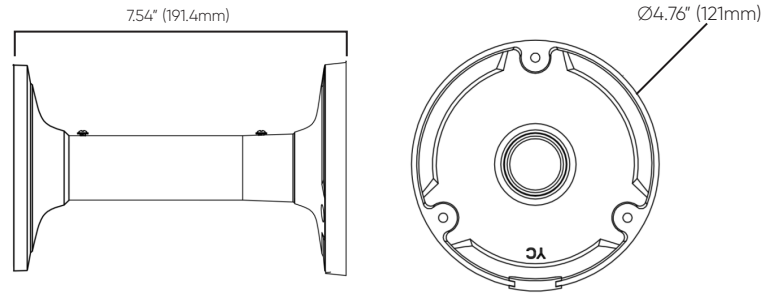

AVM-DPMT-W-TL1

For use with Vandal Dome Cameras

OVERVIEW

- Aluminum alloy with powder coating
- Ceiling Mounting Bracket for use with vandal dome cameras
- Can be used with AVM-DDMTS-W-TL1 Junction Box

DIMENSIONS

Unit : inch(mm)

SPECIFICATIONS

GENERAL	
Material	Aluminum Alloy
Color	White
Working Temperature	-40°F~140°F (-40°C~60°C)
Working Humidity	10~90% (Non-Condensing)
Packing Size	21.65" x 13.2" x 10.12" (550mm x 335mm x 257mm)
Weight	0.88 lbs
Load Bearing	Ceiling = 3X Weight of Camera + Ceiling Mount
Dimensions	4.76"x 7.54" (121mm x 191.4mm)