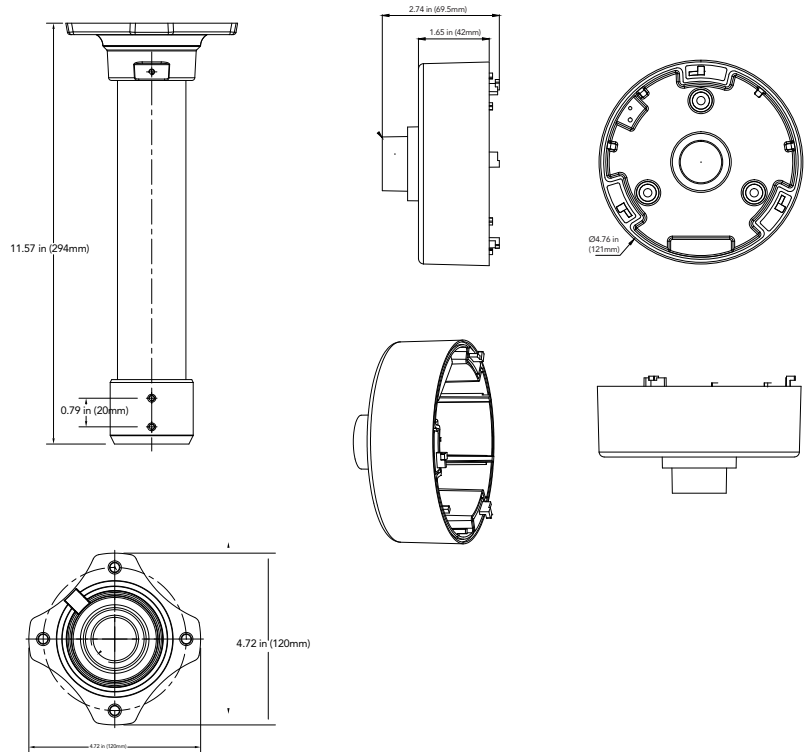

# AVM-HCM-V-S1

HEAVY DUTY CEILING MOUNT WITH JUNCTION BOX  
FOR FIXED LENS SMALL VANDAL DOME CAMERAS

## OVERVIEW

- Aluminum alloy material with surface spray treatment
- Wall mounting bracket

## DIMENSIONS

Unit : inch(mm)

## SPECIFICATIONS

GENERAL	
Material	Aluminum alloy
Color	White
Working Temperature	-40°C~60°C (-40°F~140°F)
Working Humidity	10~90% (Non-Condensing)
Dimensions	pole: (294mm x 120mm) junction box: (121mm x 69.5mm)