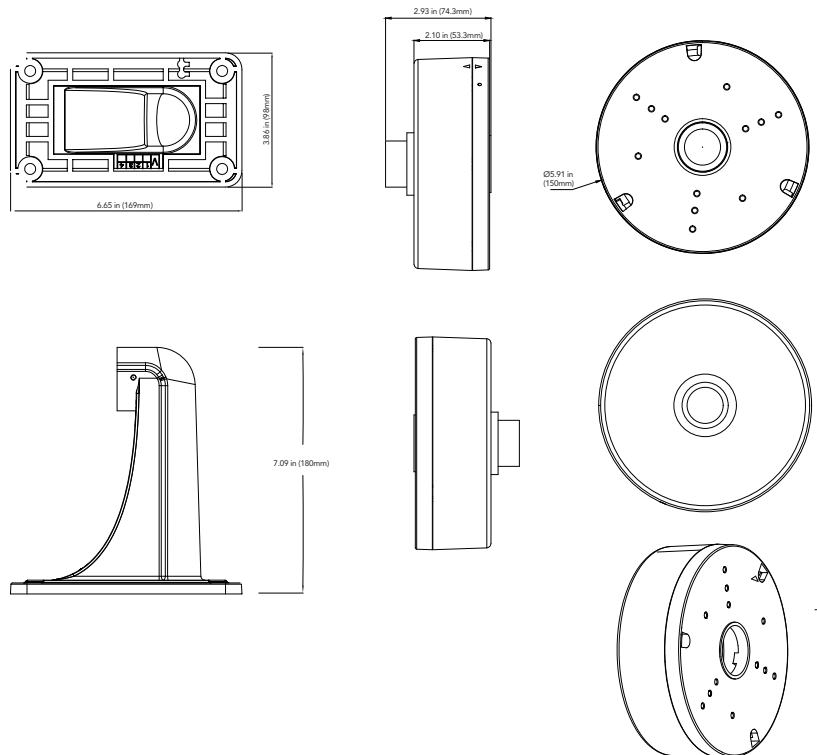

AVM-HWM-E-L1

Heavy Duty Wall Mount with Junction Box for VF/Motorized Lens Large Eyeball cameras

OVERVIEW

- Aluminum alloy material with surface spray treatment
- Wall mounting bracket

DIMENSIONS

Unit : inch(mm)

SPECIFICATIONS

GENERAL

Material	Aluminum alloy
Color	White
Working Temperature	-40°C~60°C (-40°F~140°F)
Working Humidity	10~90% (Non-Condensing)
Dimensions	180mm x 169mm x 98mm