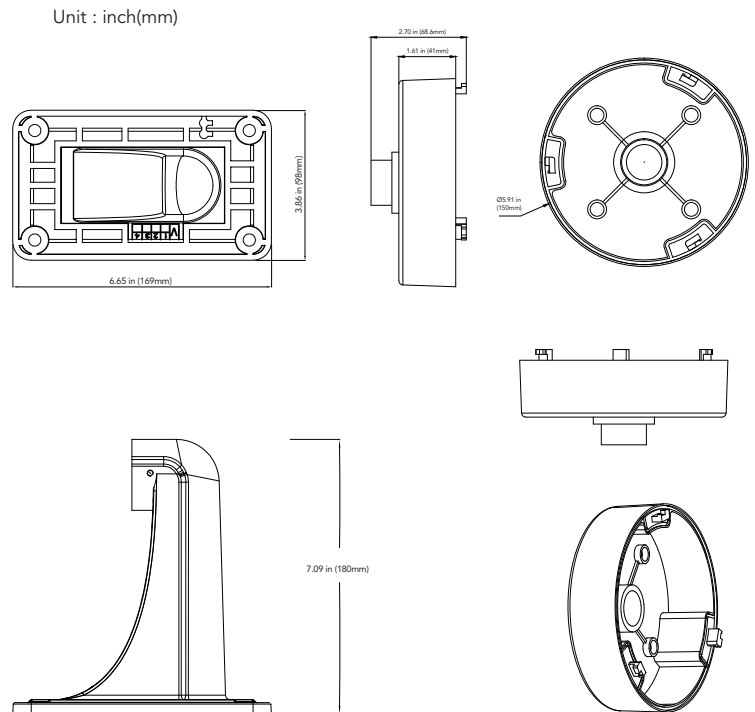

AVM-HWM-V-L1

HEAVY DUTY WALL MOUNT WITH JUNCTION BOX FOR VF/MOTORIZED LENS LARGE VANDAL DOME CAMERAS

OVERVIEW

- Aluminum alloy material with surface spray treatment
- Wall mounting bracket

DIMENSIONS

SPECIFICATIONS

| GENERAL | |
|---------------------|--------------------------------|
| Material | Aluminum alloy |
| Color | White |
| Working Temperature | -40°C~60°C (-40°F~140°F) |
| Working Humidity | 10~90% (Non-Condensing) |
| Packing Size | mount: (180mm x 169mm x 98mm) |
| Weight | junction box: (150mm x 68.6mm) |