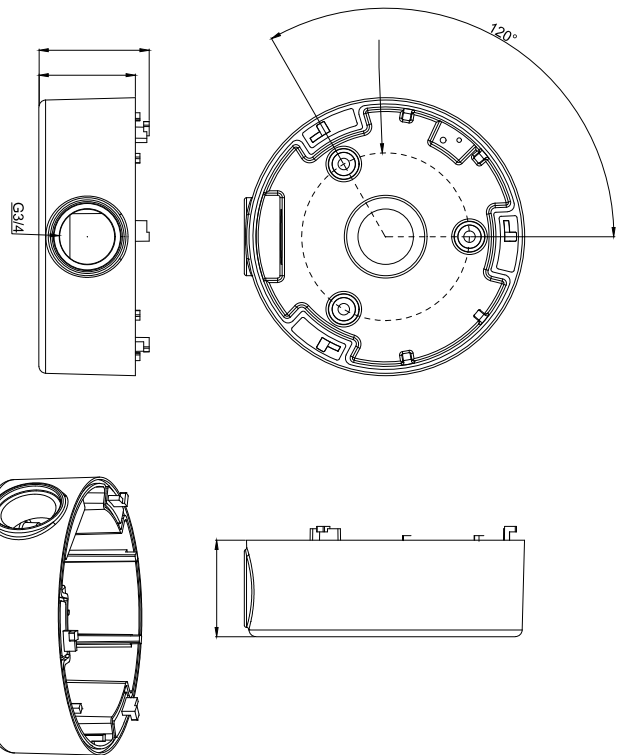

## AVM-JB-V-S1

JUNCTION BOX FOR FIXED LENS SMALL VANDAL DOME CAMERAS

### OVERVIEW

- Aluminum alloy material with surface spray treatment
- Camera cables can be collected and hidden
- Bottom inlet and side inlet
- Available for wall or ceiling mounting

### DIMENSIONS

Unit : inch(mm)

### SPECIFICATIONS

GENERAL	
Material	Aluminum alloy
Color	white
Working Temperature	-40°C~60°C (-40°F~140°F)
Working Humidity	10~90% (Non-Condensing)
Ingress Protection	IP54
Dimensions	4.72" (120mm) x 1.89" (47.9mm)