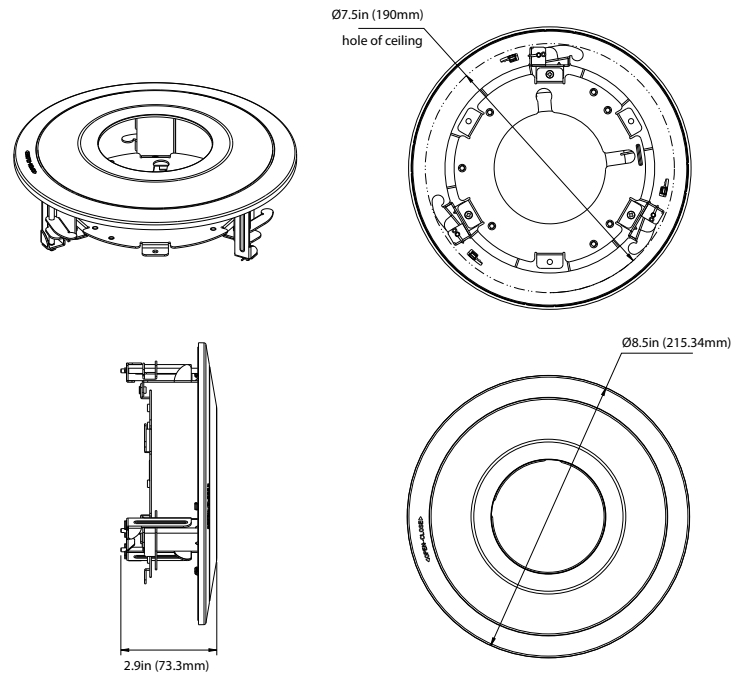

AVM-RM-V-L1

RECESSED CEILING MOUNT FOR VARIFOCAL LENS LARGE VANDAL DOME CAMERAS

OVERVIEW

- Aluminum alloy material with surface spray treatment
- Camera cables can be collected and hidden
- Available for ceiling mounting

DIMENSIONS

Unit : inch(mm)

SPECIFICATIONS

GENERAL	
Material	Aluminum alloy
Color	white
Working Temperature	-40°C~60°C (-40°F~140°F)
Working Humidity	10~90% (Non-Condensing)
Dimensions	8.5in x 2.9in (215.34mm x 73.3mm)