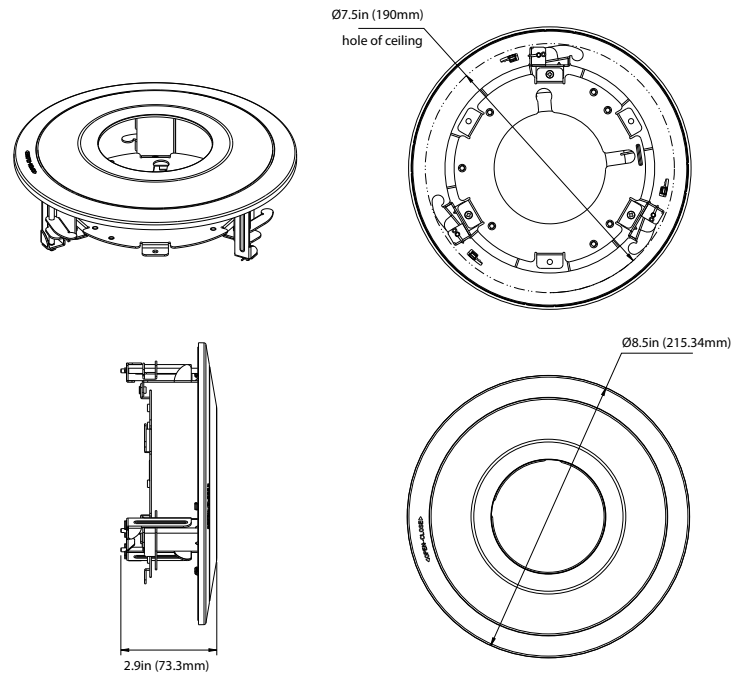

## AVM-RM-V-S1

RECESSED CEILING MOUNT FOR FIXED LENS SMALL VANDAL DOME CAMERAS

### OVERVIEW

- Aluminum alloy material with surface spray treatment
- Camera cables can be collected and hidden
- Available for ceiling mounting

### DIMENSIONS

Unit : inch(mm)

### SPECIFICATIONS

GENERAL	
Material	Aluminum alloy
Color	white
Working Temperature	-40°C~60°C (-40°F~140°F)
Working Humidity	10~90% (Non-Condensing)
Dimensions	8.5" (215.34mm) x 2.9" (73.3mm)