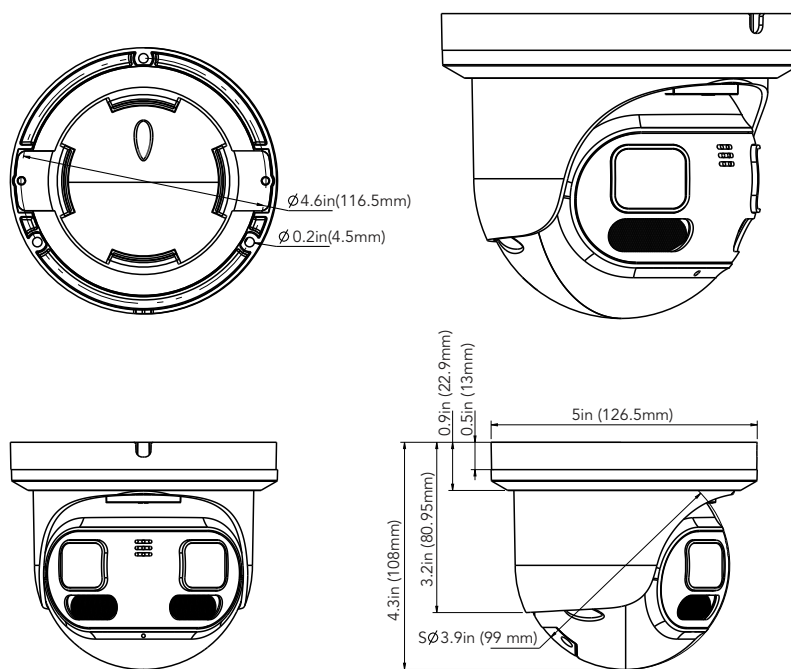

## DIMENSIONS

Unit : inch(mm)

### OVERVIEW

- 8MP (5120×1440) H.265+, H.265, H.264+, H.264, MJPEG
- Max. resolution: 5120×1440
- Dual Lens Stitched Panoramic View (2 x 2.8mm Fixed Lens)
- Full Color / Active Deterrence Camera
- 3D DNR, WDR, HLC, BLC, ROI encoding
- Intelligent Analytics
- White Light LED / Strobe (Blue & Red) Light
- Built-in MIC / Speaker
- Built-in micro SD card slot, up to 256GB
- IP67 ingress protection
- DC12V/PoE power supply
- Support remote monitoring by AVYCON ONE (Mobile APP) and AVYCON CMSONE (CMS)

\*Highest main stream resolution (5120x1440) is not supported on the following PoE NVR models: AVR-NSV04P4, AVR-NSV08P8, AVR-NSV16P16  
Please contact our sales department for the most updated compatible model NVR's that supports highest main stream resolution (5120x1440).