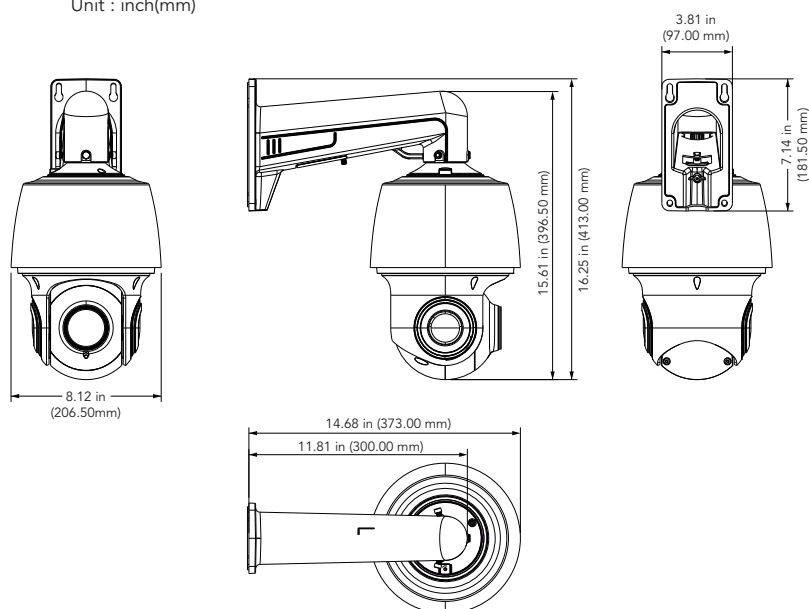

AVC-NSZ51X33LW **AI**

NDA
COMPLIANT | CE | FC

5MP H.265 FULL-SIZE PTZ DOME NETWORK CAMERA

OVERVIEW

- 5MP (2592 X 1944)H.265+/H.264+/MJPEG
- Max. resolution: 2592 X 1944
- 4.3 ~ 142mm Motorized Lens (F1.6)
- 3D DNR, WDR, HLC, BLC, ROI encoding
- Intelligent Analytics
- Built-in micro SD card slot, up to 1TB
- IP67 ingress protection
- DC12V/PoE power supply
- Support remote monitoring by AVYCON ONE (Mobile APP) and AVYCON CMSONE (CMS)

DIMENSIONS

Unit : inch(mm)

OPTIONAL ACCESSORIES

AVM-PT-WMT-PM-L1
(included)
WALL MOUNT

AVM-PT-CMT-PM-L1
CEILING MOUNT

AVM-CRM-A1
CORNER MOUNT
BRACKET

AVM-P-POM-A2
POLE MOUNT
BRACKET

SPECIFICATIONS