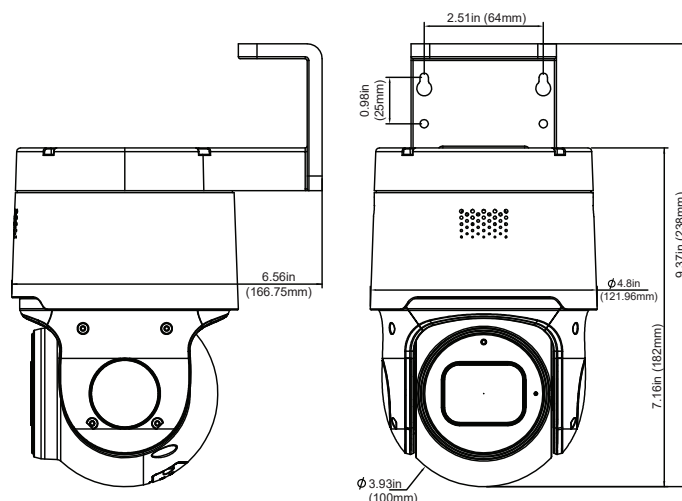

DIMENSIONS

Unit : inch(mm)

OPTIONAL ACCESSORIES

AVM-POM-A1
POLE
MOUNT BRACKET

AVM-CRM-A1
CORNER
MOUNT BRACKET

SPECIFICATIONS

CAMERA	
Image Sensor	1/2.7" Progressive Scan CMOS
Max. Resolution	3840x2160
Min. Illumination	Color: 0.009 Lux @ (F1.6, AGC ON), B/W: 0 Lux with IR
Shutter Speed	1/5 s to 1/20000 s
Slow Shutter	Yes
Day & Night	IR cut filter
Zoom	4x optical
LENS	
Focal Length	2.8 mm to 12 mm
FOV	Horizontal field of view: 113° to 31.4° (wide-tele), Vertical field of view: 58.4° to 17.6° (wide-tele), Diagonal field of view: 138.6° to 36° (wide-tele)
Aperture	Max. F1.6
Focus	Auto, manual
ILLUMINATOR	
Supplement Light Range	IR Distance: up to 98ft (30M)
Supplement Light Type	IR
PTZ	
Movement Range(Pan)	350°
Movement Range(Tilt)	0° to 90°
Pan Speed	Pan speed: configurable from 0.6° to 54°/s
Tilt Speed	Tilt speed: configurable from 0.6° to 52°/s
Presets	255 (Preset calls have a limit of 20,000 times)
3D Positioning	Yes (without ZOOM in)
VIDEO	
Main Stream	50/60 Hz: 25 fps (3840x2160,3072x1728,2592x1944,2592x1520,2304,1296,1920x1080,1280x960,1280x720);
Sub-Stream	50/60 Hz: 25 fps (1280x720,640 × 480, 320x240);
Third Stream	50/60 Hz: 25 fps (640x480,320x240);
Video Compression	Main stream: H.265+/H.265/H.264+/H.264 Sub-stream: H.265+/H.265/H.264+/H.264/MJPEG Third stream: H.265+/H.265/H.264+/H.264
Video Bit Rate	8 kbps to 16384kbps
H.264 Type	Baseline Profile/Main Profile/High Profile
H.265 Type	Main Profile
Region Of Interest (ROI)	N/A
AUDIO	
Audio Compression	G.711a/G.711u
NETWORK	
Protocols	IPv4/IPv6, HTTP, HTTPS, FTP, SMTP, UPnP, SNMP, DNS, DDNS, NTP, RTSP, TCP/IP, UDP, DHCP, PPPoE,
API	Onvif (Profile S, Profile G, Profile T),Http API
Simultaneous	Live View Up to 15 channels
User/Host	5 User
Security	Password protection, complicated password, HTTPS encryption, IP address filter,control timeout settings
Client	VMS
Web Browser	IE11, Chrome 57+, Firefox 52+, Safari 11+
IMAGE	
Day/Night Switch	Day, Night, Auto, Schedule
Image Enhancement	BLC, HLC, 3D DNR
Wide Dynamic Range (WDR)	DWDR
Defog	N/A
Image Stabilization	N/A
Image Settings	Saturation, brightness, contrast, sharpness, Hue and white balance adjustable by client software or web browser
Privacy	4 privacy masks
INTERFACE	
Ethernet Interface	1 RJ45 10M/100M self-adaptive Ethernet port
On-Board Storage	Built-in memory card slot, support microSD/SDHC/SDXC card, up to 256 GB
Alarm	Built-in red & blue flashing lights
Audio	1 built-in MIC
Reset	Yes
Built-In Speaker	1 built-in speaker
EVENT	
Basic Event	Motion detection
Deep Learning Function	Face Recognition, Human & Vehicle Detection, Perimeter Intrusion Detection, Line Crossing Detection, Stationary Object Detection, Crossing Counting, Heat Map, Crowd Density Detection, Queue Length Detection, License Plate Detection
Smart Tracking	N/A
Alarm Linkage	Upload to FTP, send email, trigger recording, audible warning, lights flashing
GENERAL	
Power	DC 12V/POE, max. 13 W
Operating Condition	-22 °F to 149 °F(-30 °C to 60 °C). Humidity 90% or less (non-condensing)
Material	Plastic
Dimension	Ø 6.56" × 9.37" (Ø 166.75 mm × 238 mm), Approx. 2 lb(0.92 kg)
Protection	IP66