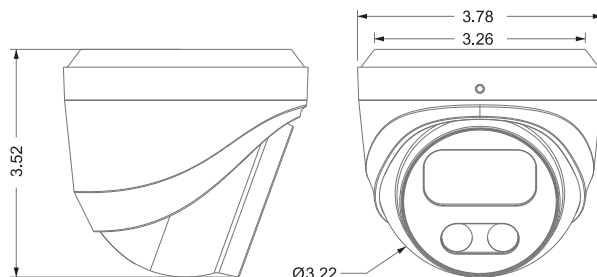

AVC-TMT51F28
5MP EVO SERIES OUTDOOR FIXED TURRET CAMERA

5MP EVO SERIES OUTDOOR FIXED TURRET CAMERA

DIMENSIONS

Unit : inch(mm)

FUNCTIONS

- 5MP (2592 x 1944) @ 20fps
- Max. Resolution: 2592 x 1944
- 4-in-one HD Analog Camera :
 HD-TVI / CVI / AHD / Analog switchable by DIP switch
- Min. Illumination:
 Color : 0.03 lux@F2.0, AGC ON; B/W : 0 lux with IR
- Lens: Fixed 2.8mm
- Built-In MIC
- Infrared Distance: 65.6ft (20M)
- DC12V±10%, 500mA
- NDA A Compliant

OPTIONAL ACCESSORIES

AVM-JB-EVO-T1
 JUNCTION BOX

SPECIFICATIONS

CAMERA	
Image Sensor	1/3" CMOS Sensor
Image Resolution	5M: 2592 x 1944, 4M: 2560 x 1440, 2M: 1920 x 1080
TV System	PAL/NTSC
Electronic Shutter	Auto
Minimun Illumination	Color : 0.03 lux@F2.0, AGC ON; B/W : 0 lux with IR
Scanning System	Progressive Scan
LENS	
Focus Length	2.8mm
Focus Control	Fixed
Lens Type	Fixed
NIGHT VISION	
IR Cut Filter	YES
Infrared LED	42μ x 1PCS
Infrared Distance	65.6ft(20M)
IR Status	AGC auto control
CAMERA FEATURES	
Starlight	N/A
Day/Night	YES/NO
OSD Menu	YES
WDR	DWDR
UTC	YES
Noise Reduction	DNR
Coaxial Audio	Built-in MIC
White Balance	AUTO / MANUAL
Gain Control	AUTO
GENERAL	
Housing	Metal
Bracket	NO
Operation Temperature	14°F ~ 140°F (-10°C ~ +60°C RH95% Max)
Storage Temperature	-4 °F ~ 140°F (-20°C ~ +60°C RH95% Max)
IP Grade	IP67
Power Source	DC12V±10%, 500mA
Dimension	3.78 x 3.53 (H) " (96 x 89mm)
Weight	0.88lb(400g)