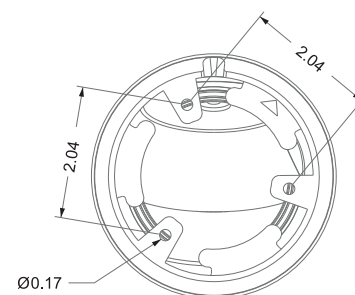

AVC-TMT51F28
5MP EVO SERIES OUTDOOR FIXED TURRET CAMERA

5MP EVO SERIES OUTDOOR FIXED TURRET CAMERA

DIMENSIONS

Unit : inch(mm)

FUNCTIONS

- 5MP (2592 x 1944) @ 20fps
- Max. Resolution: 2592 x 1944
- 4-in-one HD Analog Camera :
 HD-TVI / CVI / AHD / Analog switchable by DIP switch
- Min. Illumination:
 Color : 0.03 lux@F2.0, AGC ON; B/W : 0 lux with IR
- Lens: Fixed 2.8mm
- Built-In MIC
- Infrared Distance: 65.6ft (20M)
- DC12V±10%, 500mA
- NDA A Compliant

OPTIONAL ACCESSORIES

AVM-JB-EVO-T1
 JUNCTION BOX

SPECIFICATIONS

CAMERA	
Image Sensor	1/3" CMOS Sensor
Image Resolution	5M: 2592 x 1944, 4M: 2560 x 1440, 2M: 1920 x 1080
TV System	PAL/NTSC
Electronic Shutter	Auto
Minimun Illumination	Color : 0.03 lux@F2.0, AGC ON; B/W : 0 lux with IR
Scanning System	Progressive Scan
LENS	
Focus Length	2.8mm
Focus Control	Fixed
Lens Type	Fixed
NIGHT VISION	
IR Cut Filter	YES
Infrared LED	42μ x 1PCS
Infrared Distance	65.6ft(20M)
IR Status	AGC auto control
CAMERA FEATURES	
Starlight	N/A
Day/Night	YES/NO
OSD Menu	YES
WDR	DWDR
UTC	YES
Noise Reduction	DNR
Coaxial Audio	Built-in MIC
White Balance	AUTO / MANUAL
Gain Control	AUTO
GENERAL	
Housing	Metal
Bracket	NO
Operation Temperature	14°F ~ 140°F (-10°C ~ +60°C RH95% Max)
Storage Temperature	-4 °F ~ 140°F (-20°C ~ +60°C RH95% Max)
IP Grade	IP67
Power Source	DC12V±10%, 500mA
Dimension	3.78 x 3.53 (H) " (96 x 89mm)
Weight	0.88lb(400g)