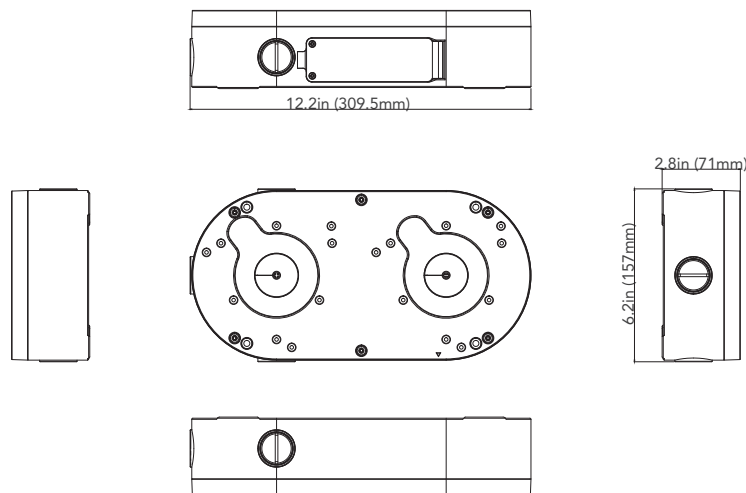

The AVM-JB-DUAL-UL1 is a junction box designed for use with our all Diversity Motorized lens Cameras except Indoor dome and mini dome models. The junction box is with built-in PoE Switch and available connect two compatible cameras of all types using only one cable. The junction box is available for wall or ceiling mounting.

**DIMENSIONS**

Unit: inch (mm)

**OPTIONAL ACCESSORIES**

AVM-DUAL-CVR-L1  
 JUNCTION BOX COVER

AVM-DUAL-CVR-L1/S1 required  
 AVM-DUAL-WMT-L1  
 WALL MOUNT

AVM-PT-CMT-PM-L1  
 CEILING MOUNT

**SPECIFICATIONS**

<b>Operating System</b>	
SOC	IP804+IP179NI
<b>Network</b>	
Interfaces	RJ45 ,10/100 ,200MBPOE -LAN+100MBPOE-WAN
LED	N/A
Network management	N/A
IEEE Standard	IEEE 802.3
MAC	3
Uplink port rate	100MP
Downlink port rate	100MP
Exchange capacity	1Gbps
Packet forwarding rate	0.744Mpps
Internal Cache	768Kbits
<b>PoE</b>	
PoE standard	IEEE 802.3at/af, (2 PoE for IPC power by af Max:15W, WAN for switcher power by at Max:30W)
Power supply	Support 1236 powering
PoE port	3 ports (customized cable with 3 waterproof connectors, 2 for IPC, 1 for switcher)
Extend (EPOE)	N/A
Max. port power supply rate	25W
Max. power supply rate of switch	30W
Max. power consumption of switch	5W
<b>General</b>	
shell	Plastic plus 30% glass fiber
Installation method	Wall hanging, ceiling
weight	N/A
Dimension	2.8" x 12.2" x 6.2"
Operating Temperature/Humidity	"Temperature : -22°F~+140°F (-30°C~+60°C), Humidity : Less than 90%RH"
Storage Temperature/Humidity	"Temperature : -40°F~+185°F (-40°C~+85°C), Humidity : Less than 90%RH"
Power Specifications	POE 30W (no electrical port, PoE power supply, connecting PoE switcher and PoE-NVR)
RJ45	4KV
Thunder Prevention	4KV