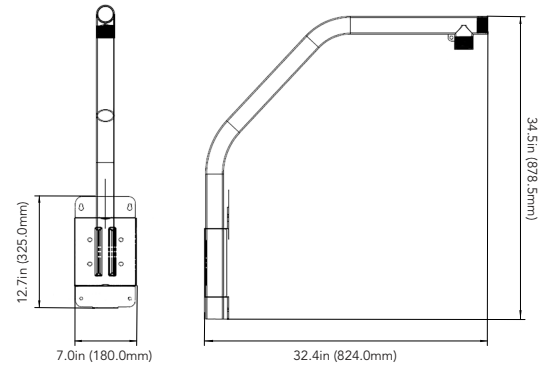

AVM-P-PWMT

CE | FC

Parapet Mount Bracket

OVERVIEW

- Quick and easy to adjust
- Rotatable for easy installation
- Supports up to 15.43 lbs
- Versatile, creative design and construction

DIMENSIONS

Unit : inch(mm)

SPECIFICATIONS

GENERAL	
Material	Aluminum & SUS 430
Dimension	34.5 x 32.4 x 7.0in (878.5 x 824.0 x 180.0mm)
Operating Temperature	-40°F~140°F (-40°C~60°C)
Humidity	0~90% RH
Load Bearing	15lb (7.0Kg)
Weight	9.4lb (4.3Kg)
Color	White
Applicable Model	AVC-NCMS321M04 AVC-NSZ51X25LW AVC-NSZ51X33LW AVC-NSZ81X25LW AVC-NSZ21X25LW