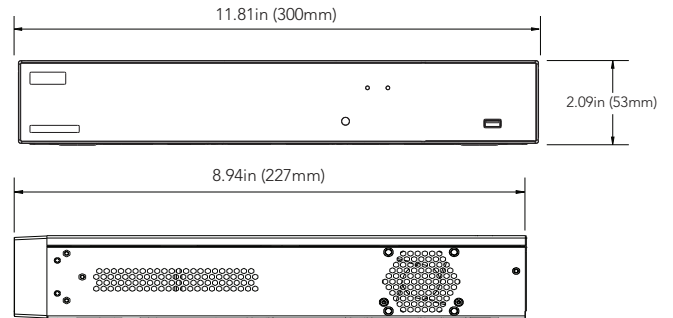

DIMENSIONS

Unit : (inch)mm

MOBILE APP

AVY MOBILE ONE

REAR PANEL

SPECIFICATIONS

VIDEO	
Analog Video Input	4CH input
IP Video Input	2CH, (only IP up to 6CH)
Total Video Input	6CH, (Analog + IP)
Output	HDMI x 1: EDID / 3840 x 2160(4K) / 2560 x 1440(2K) / 1920 x 1080 / 1440 x 900 / 1280 x 1024 / 1280 x 720 / 1024 x 768 VGA x 1: 1920 x 1080 / 1440 x 900 / 1280 x 1024 / 1280 x 720 / 1024 x 768 BNC x 1: 704 x 576
Incoming Bandwidth (Mbps)	12Mbps~36Mbps
Outgoing Bandwidth (Mbps)	48Mbps
Video Compression	H.264/H.265
Audio Compression	G.711a
Installation Wizard	Yes
HD Analog	8MP @ 15fps / 5MP Lite @ 20fps / 4MP / 1080P / 960P / 720P
IP	8MP / 5MP / 4MP / 1080P / 720P
PLAYBACK	
Playback Frame Rate	8MP:7fps, 5MP:12fps, 4MP:15fps, 1080P/ 720P/ NTSC:30fps(each CH)
Smart AI	Analog Cameras: Human & Vehicle Detection (PD&VD), Perimeter Intrusion Detection (PID), Line Crossing Detection (LCD), Sound Detection, Video Tampering (VD)
Event Triggers	MD(Sensitivity Level 1~8), Video Loss, Beep, Email, Push Notification to Mobile App
Playback Function	Fast forward / backward (2x, 4x, 8x,16x), Slow forward (1/2x, 1/4x, 1/8x,1/16x)
Playback	Max 8CH playback
INTERFACE	
Local UI	UI5.0
Web Monitoring	IE10/11, Safari V12.1 above, Firefox V.52 above, Chrome V.57 above, Edge V.79 above
Mobile Viewer	AVY Mobile One
Push Notification	Motion Event, AI, and Abnormal
Password Reset	Password Reset (Hold 3 seconds), Factory Reset (Hold 8 seconds)
HDD Interface	SATA x 2, Max 16TB HDD
SYSTEM	
PoE	N/A
Ethernet	1 RJ45 100/1000 Base-T
USB	USB 2.0 x 1 (Front Panel), USB 3.0 x 1 (Rear Panel)
Audio	4 IN /1 OUT
E-Sata	No
RS485	1
Alarm Input/out	4 IN /1 OUT
GENERAL	
OSD Language	English and more
Power Consumption	4.7W (Without HDD)
Power Supply	DC12V/2A
Working Environment	32°~104°F (0°~40° Celcius)
Working Humidity	Less than 90%RH (Non-Condensing)
Dimensions	11.81" x 8.94" x 2.09" (300mm x 227mm x 53mm)